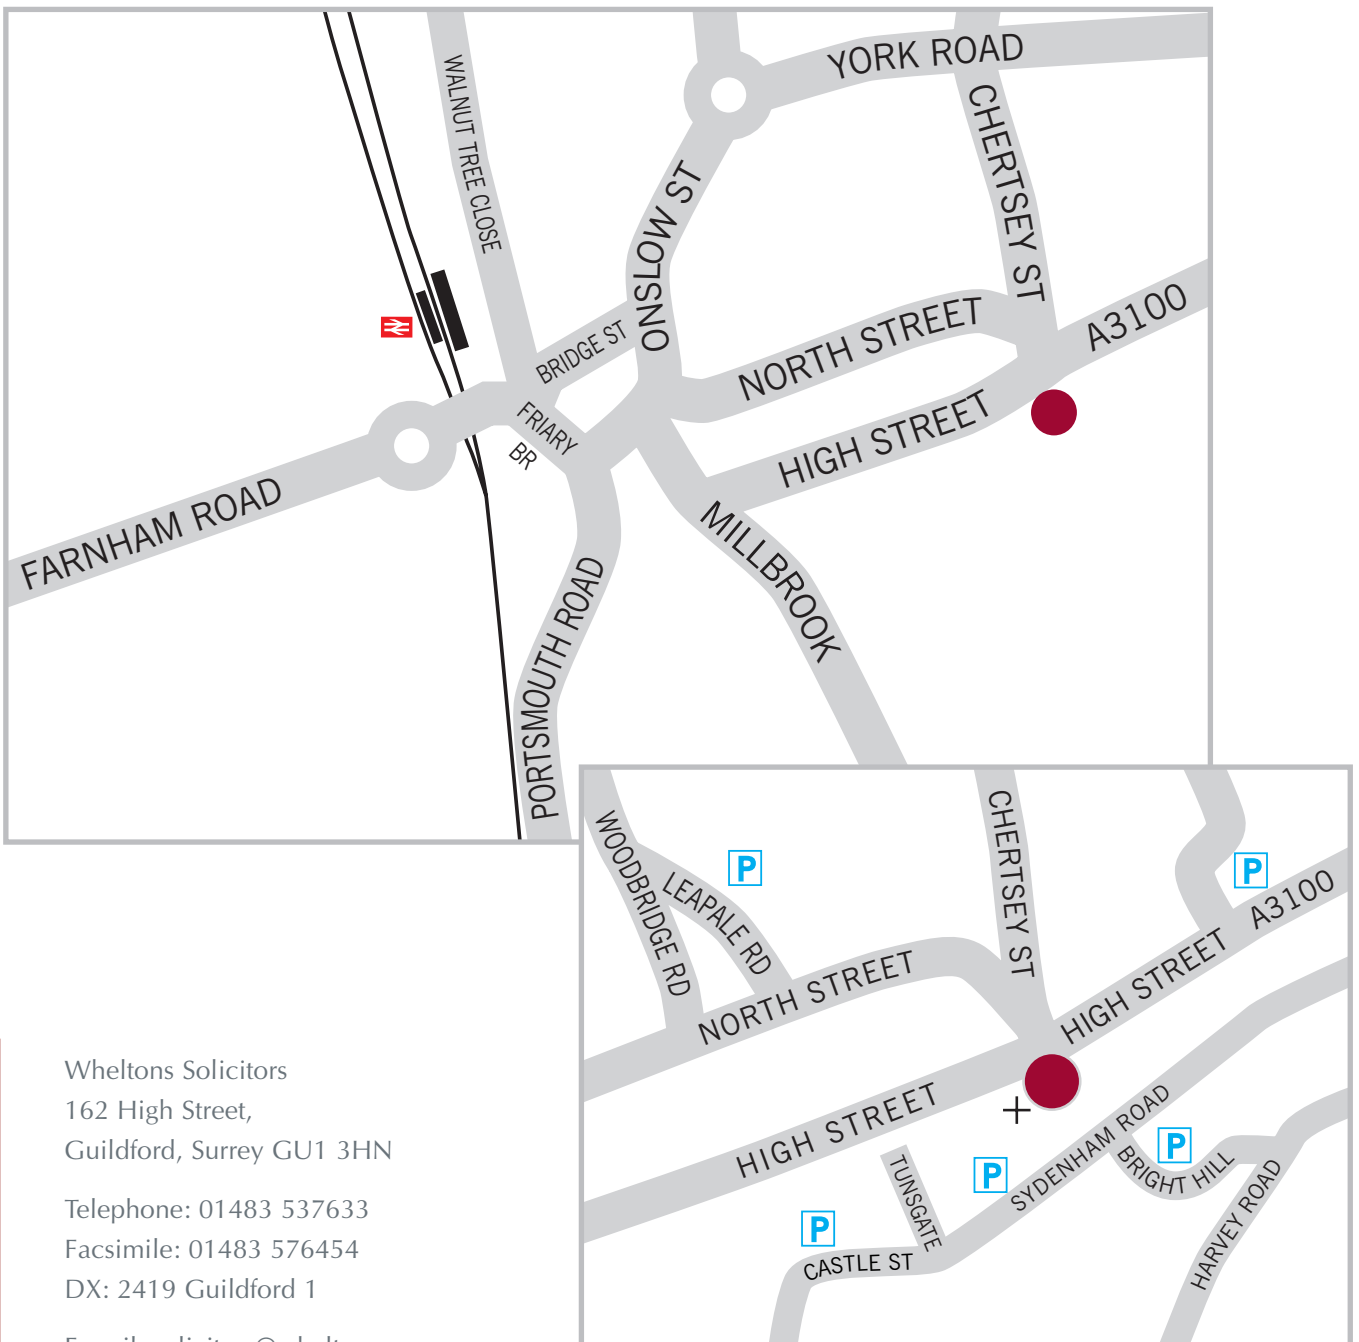

Location Map

Wheltons Solicitors
162 High Street,
Guildford, Surrey GU1 3HN

Telephone: 01483 537633
Facsimile: 01483 576454
DX: 2419 Guildford 1

E-mail: solicitors@wheltons.com
www.wheltons.com